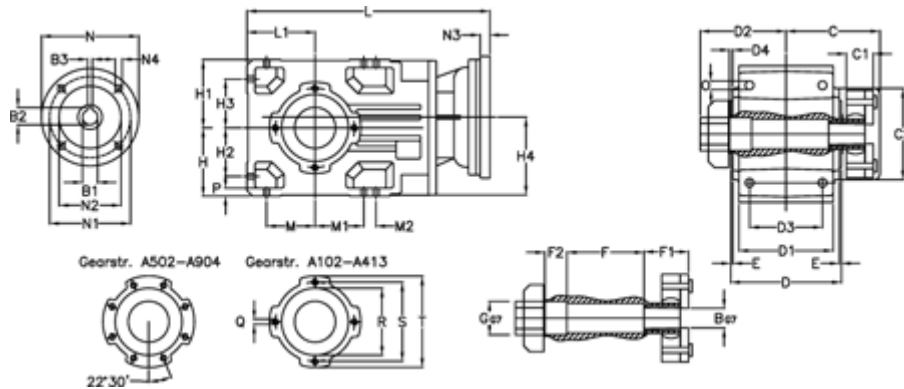

Article number: 296003518836430

Description: Bevel helical gearbox  
A353QF40-188,3-P80B5

## Measures

B = 40	D1 = 166	F2 = 53	L = 436.5	N3 = 4
B1 = 19	D2 = 80	G = 42	L1 = 100	N4 = M10x12
B2 = 21.8	D3 = 135	GA = 43	M = 73.0	O = 12.0
B3 = 6	d4 = 5.0	H = 100	M1 = 73.0	P = 11
C = 70.0	Description = A353 QF-xx P80 B5	H1 = 100	M2 = 11	Q = M10x17
C1 = 24	E = 3.5	H2 = 73.0	N = 200	R = 110
C2 = 90.0	F = 12.0	H3 = 73.0	N1 = 165	S = 130
D = 173	F1 = 48.0	H4 = 114.0	N2 = 130	T = 150